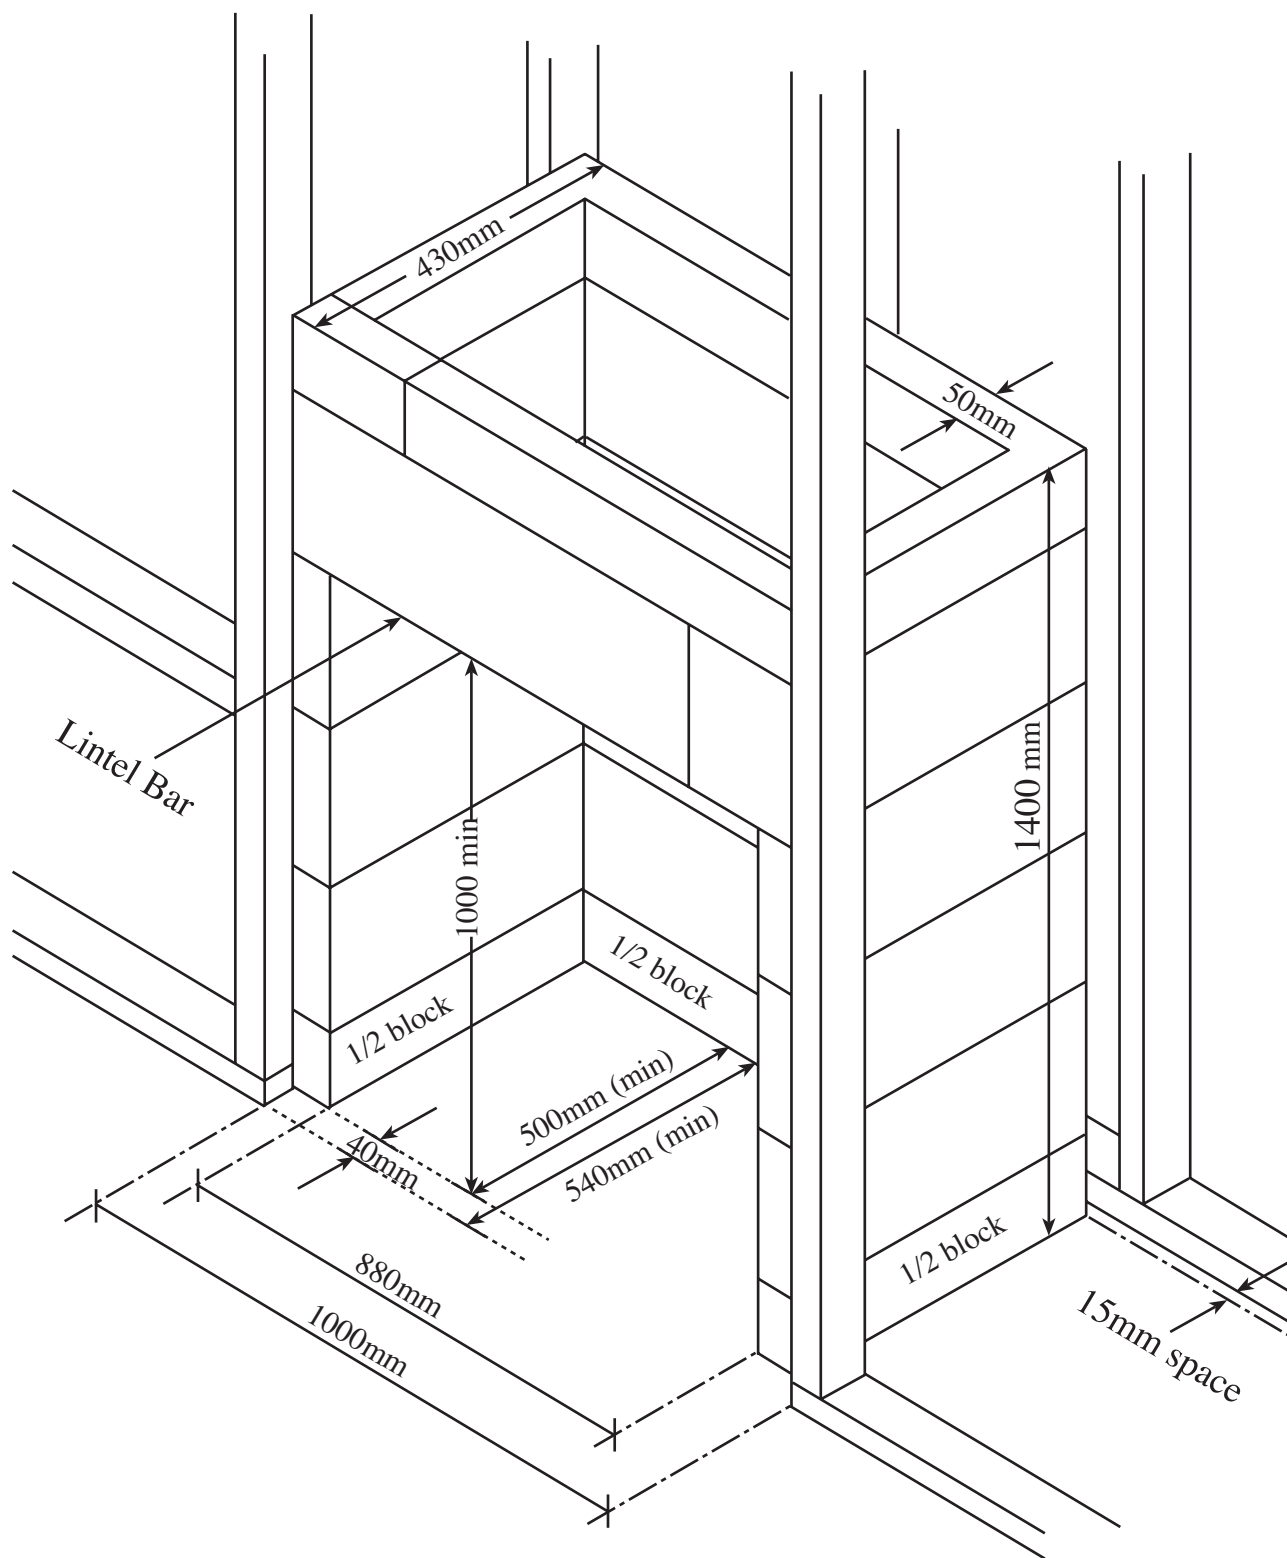

Ambience Appliances Pty Ltd

Zero Clearance Enclosure

Olde Charm

HEBEL BLOCK ENCLOSURE TO SUIT DELTA HEAT
'Olde Charm' Fireplace.

NOTE: Do not forget firebox will have a gather attached to it, so lintel and above may need to be installed once firebox is in place. Firebox and gather weigh 120kg.