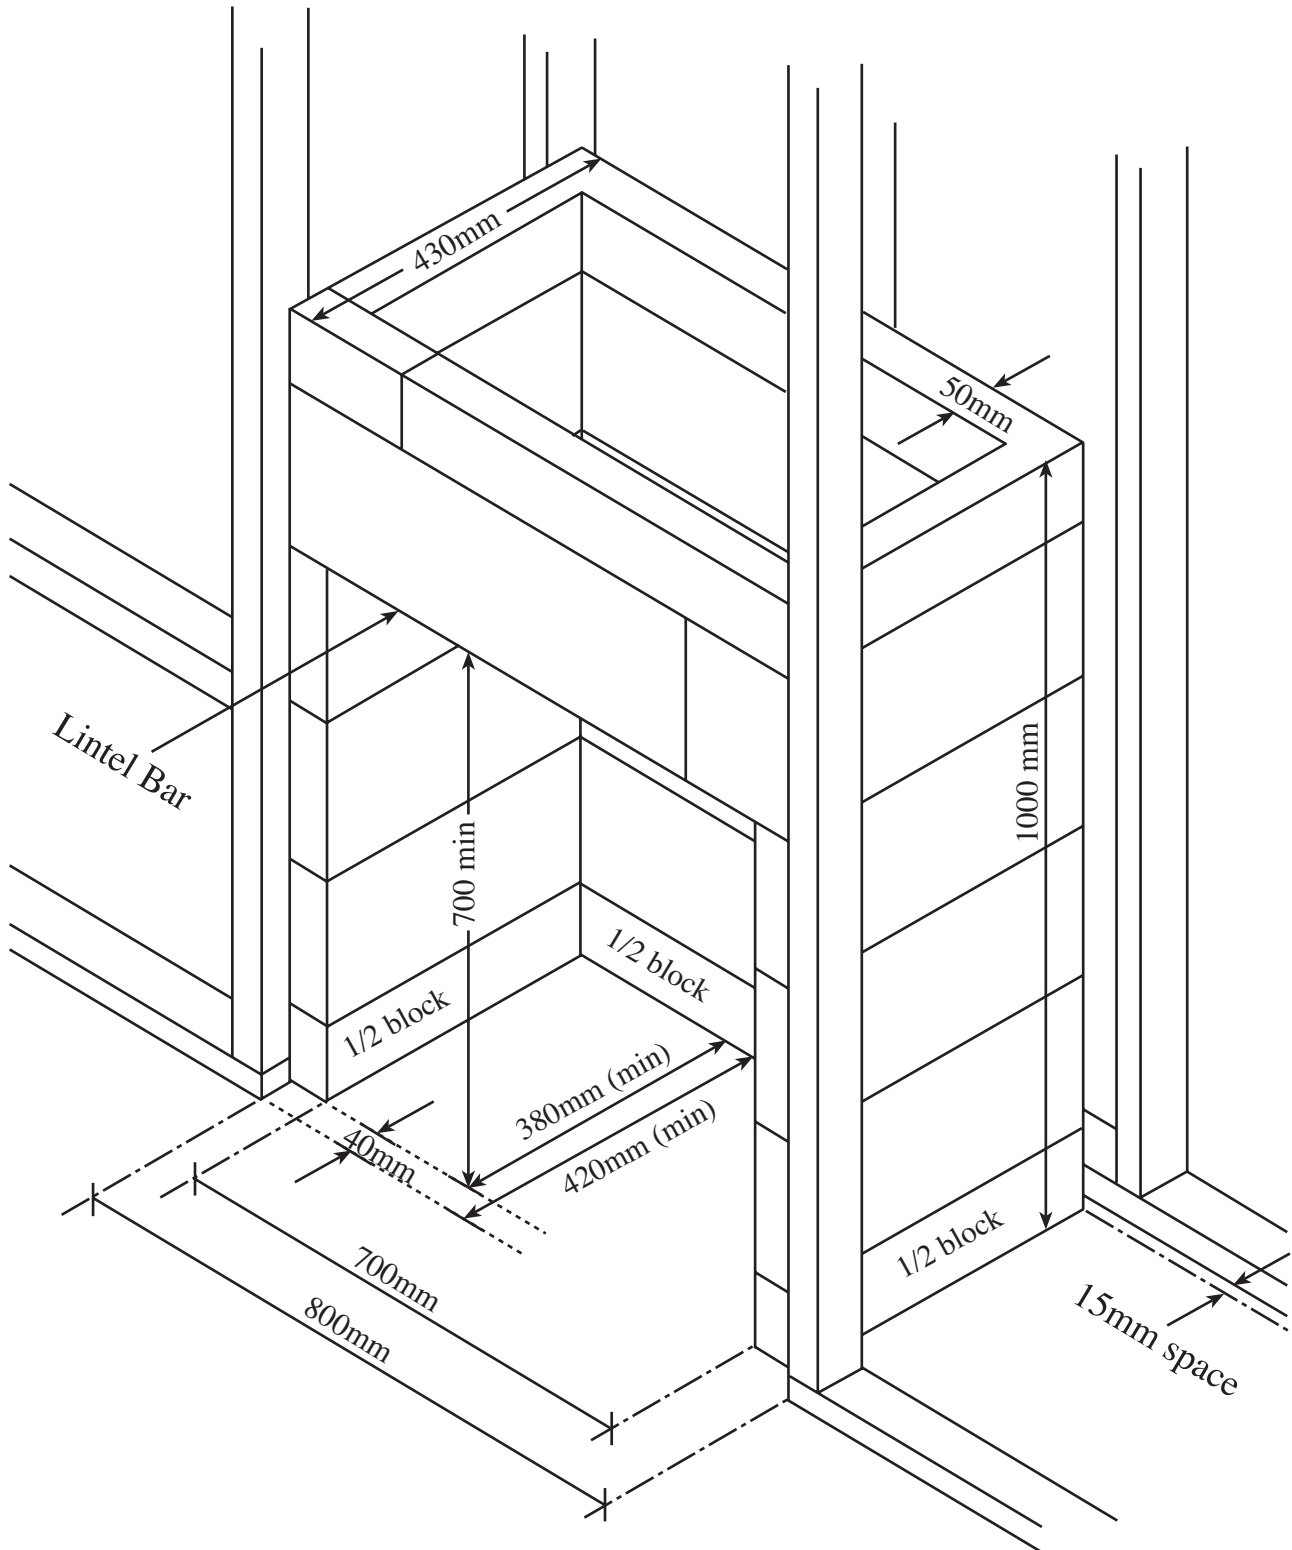

Ambience Appliances Pty Ltd

Zero Clearance Enclosure

Henty Carina

HEBEL BLOCK ENCLOSURE TO SUIT DELTA HEAT
'Henta Carina Wood' Fireplace.