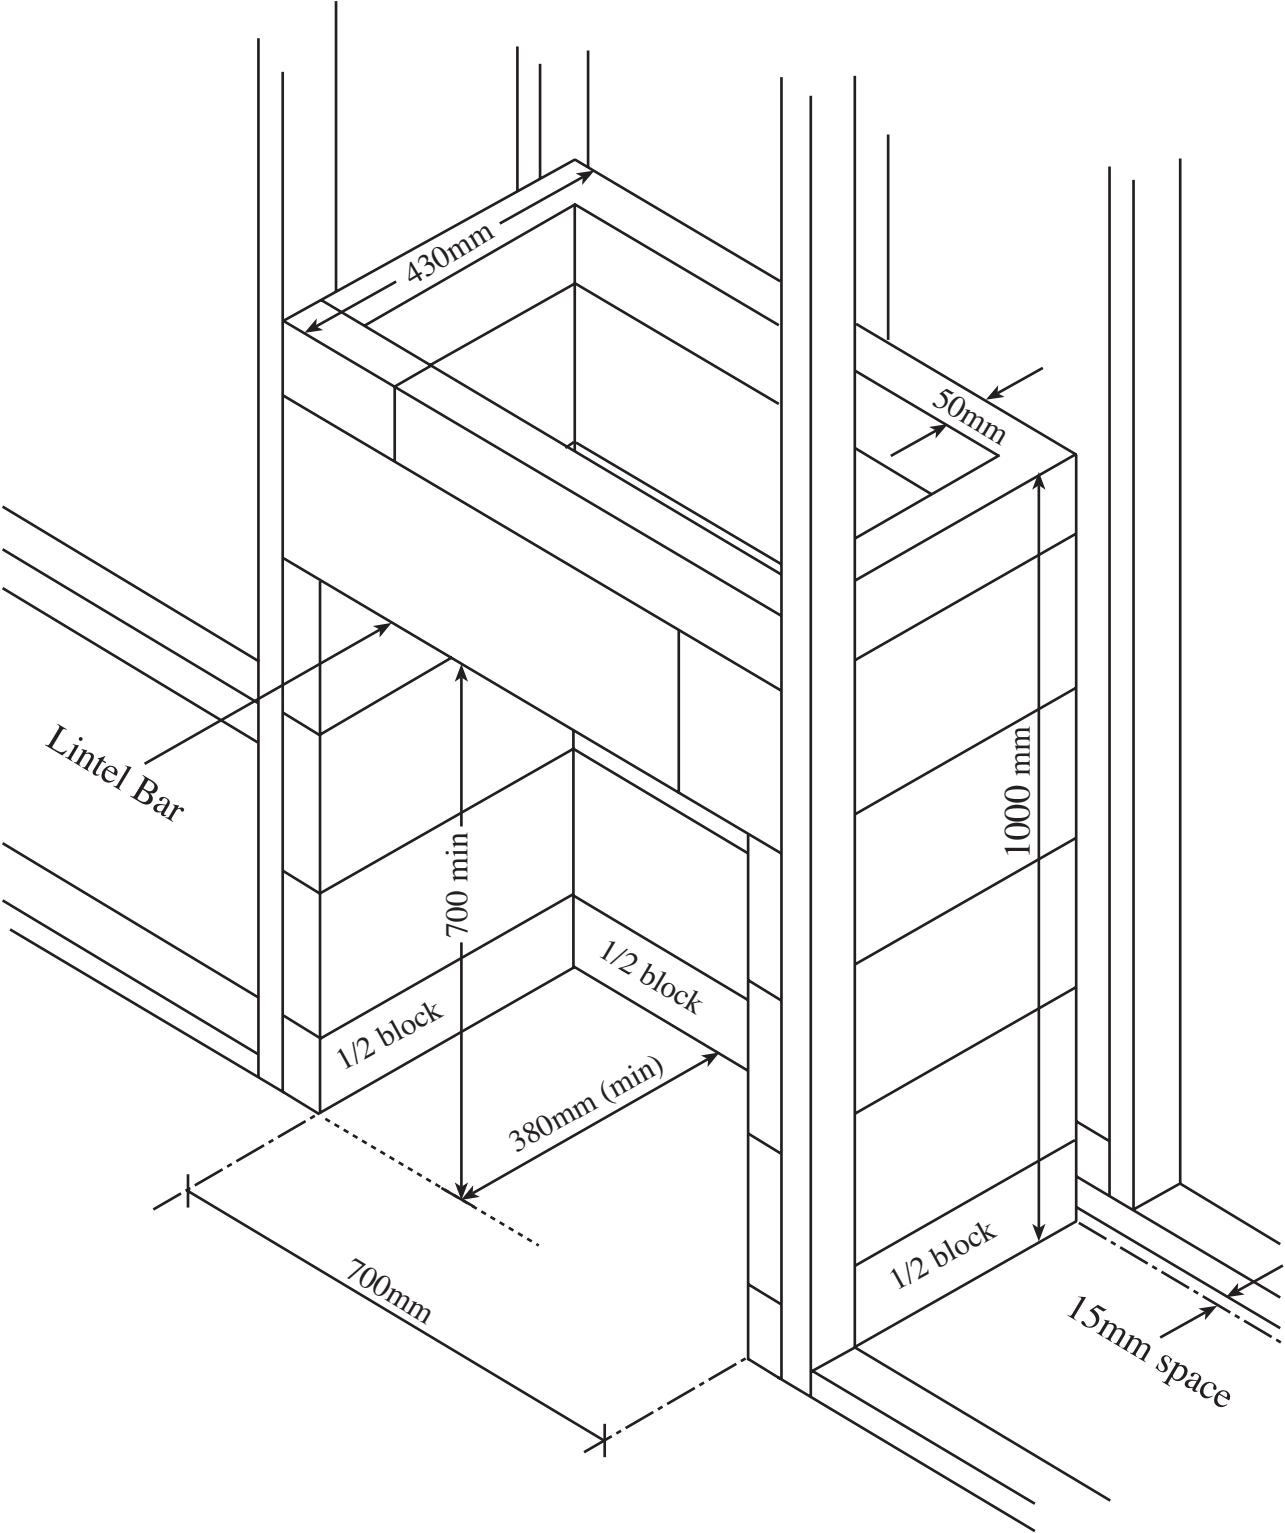

Ambience Appliances Pty Ltd

Zero Clearance Enclosure

Carina 652

HEBEL BLOCK ENCLOSURE TO SUIT DELTA HEAT
'Carina 652' Fireplace.